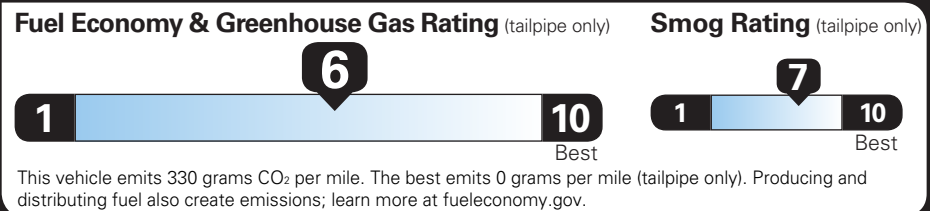

EPA DOT Fuel Economy and Environment

Gasoline Vehicle

Fuel Economy

27 MPG Small SUVs range from 16 to 120 MPG. The best vehicle rates 141 MPGe.

25 city **30** highway

3.7 gallons per 100 miles

You save $0

in fuel costs over 5 years

compared to the average new vehicle.

Annual fuel cost $1,500